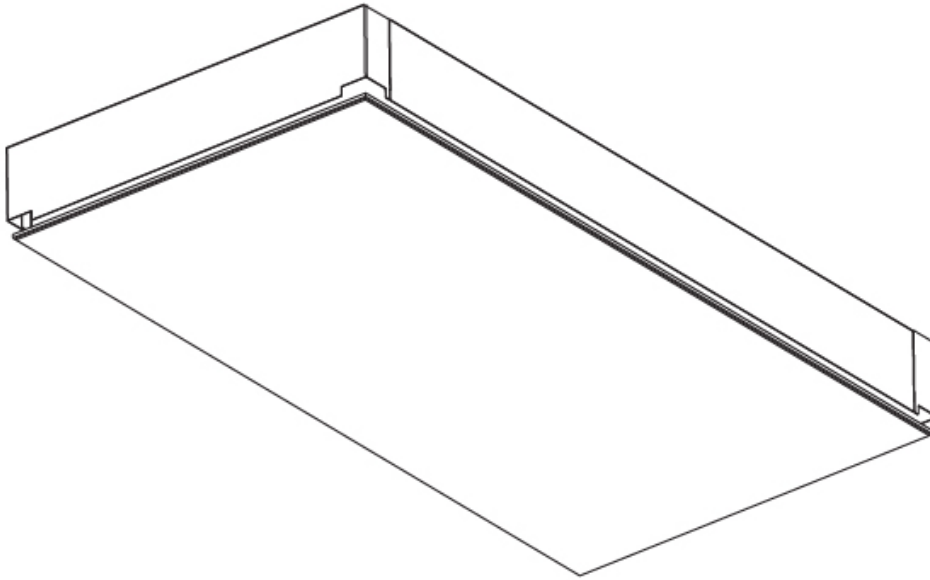

PI2 WHITELINE TRIMLESS

A36507-

PROJECT

TYPE

SPECIFIER

QUANTITY

DATE