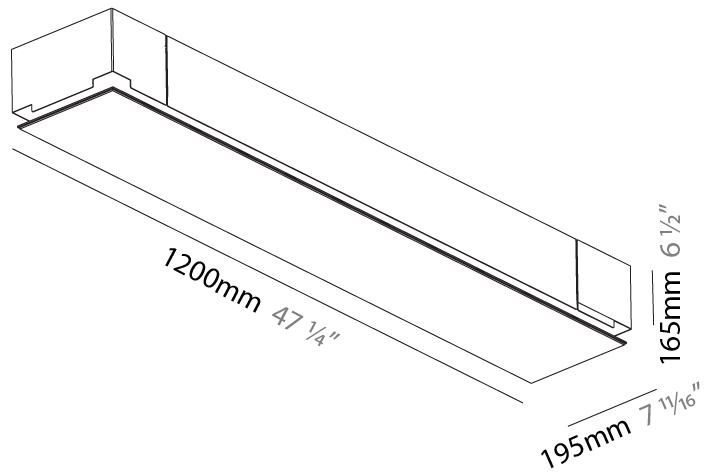

GENERAL

Series: Pi2
Subseries: Pi2 Whiteline
Brand: Prolicht
Division: Architectural
Mounting Type: Trimless
Mounting Location: Ceiling
Subcategory: Ambient

PHYSICAL

Shape: Rectangle
Length (mm): 1200
Length (in): 47 1/4
Width (mm): 195
Width (in): 7 11/16
Depth (mm): 165
Depth (in): 6 1/2
Ceiling Thickness (mm): 10 / 12.5 / 15 / 25 / 30
Ceiling Thickness (in): 3/8 or 1/2 or 9/16 or 1 or 1 3/16
Min. Recessing Depth (mm): 180
Min. Recessing Depth (in): 7 1/16
Light Distribution: Direct
Weight (kg): 7.9
Weight (lbs): 17.38
Diffuser: PMMA - Opal
Fixture Material: Extruded Aluminum / Steel
Cut-out Measurements: 1235mm / 48 5/8" x 230mm / 9 1/16"
Upon Request: Unique Sizes Unique Ceiling Thickness Unique Mounting Depth Spot Inserts

ELECTRICAL

Lamp Type: LED (Zhaga Standard)
Total Output Wattage (W): 38.3
Dimming: [Tri-Mode (Non-Dimming and Phase Dimming (120Vac only) and 0-10V Dimming)](#)
Driver Included: Yes
Driver Location: Integrated
Driver Type: Constant Current - Universal
Driver Class: Class 2
Input Voltage (V): 120 - 277
Constant Current (MA): 500

LED

Color Temperature (°K): [3000 / 3500 / 4000](#)
Max. Delivered Lumen (lm): 3120 / 3352 / 3420
CRI: >80 CRI
Efficiency (%): 0.606
Lamp Life (hrs): 50000
Upon Request: RGB-W Tunable White Special Color Temperature CRI90

OPTICAL

RATINGS AND CERTIFICATIONS

Certified By: Certified for North American Standards
IP rating: IP20

PROJECT
TYPE
SPECIFIER
QUANTITY
DATE