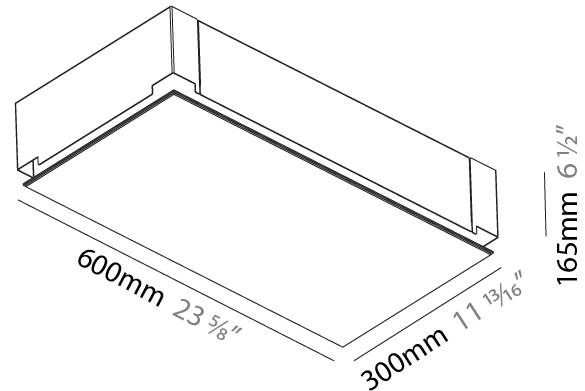

PHYSICAL

Shape: Rectangle
Length (mm): 600
Length (in): 23 5/8
Width (mm): 300
Width (in): 11 13/16
Depth (mm): 165
Depth (in): 6 1/2
Ceiling Thickness (mm): 10 / 12.5 / 15 / 25 / 30
Ceiling Thickness (in): 3/8 or 1/2 or 9/16 or 1 or 1 3/16
Min. Recessing Depth (mm): 180
Min. Recessing Depth (in): 7 1/16
Light Distribution: Direct
Weight (kg): 6.557
Weight (lbs): 14.53
Diffuser: PMMA - Opal
Fixture Material: Extruded Aluminum / Steel
Cut-out Measurements: 635mm / 25" x 335mm / 13 3/16"
Upon Request: Unique Sizes Unique Ceiling Thickness Unique Mounting Depth Spot Inserts

ELECTRICAL

Lamp Type: LED (Zhaga Standard)
Input Wattage (W): 26
Total Output Wattage (W): 23
Dimming: [Tri-Mode (Non-Dimming and Phase Dimming (120Vac only) and 0-10V Dimming)](#)
Driver Included: Yes
Driver Location: Integrated
Driver Type: Constant Current - Universal
Driver Class: Class 2
Input Voltage (V): 120 - 277
Constant Current (MA): 350

LED

[Color Temperature (*K): 3000 / 3500 / 4000](#)
Max. Delivered Lumen (lm): 1940 / 1970 / 2010
CRI: >80 CRI
Efficiency (%): 0.651
Lamp Life (hrs): 50000
Upon Request: RGB-W Tunable White Special Color Temperature CRI90

OPTICAL

RATINGS AND CERTIFICATIONS

Certified By: Certified for North American Standards
IP rating: IP20

PROJECT
TYPE
SPECIFIER
QUANTITY
DATE