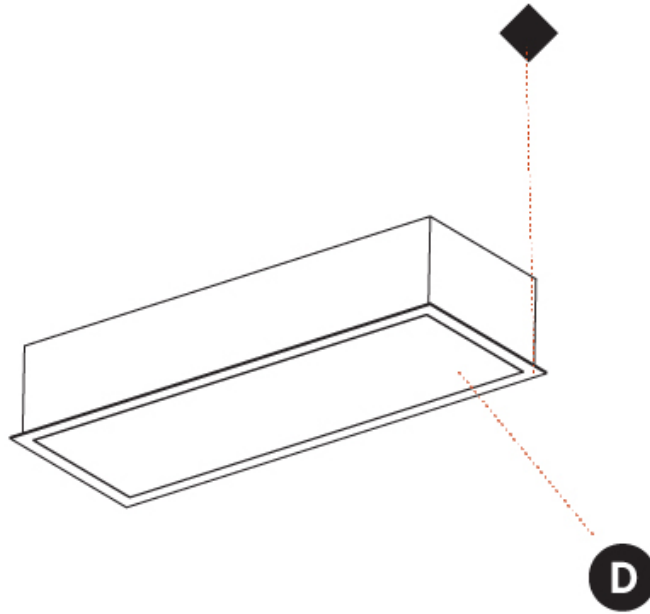

PI2 WHITELINE RECESSED

A37553-

PROJECT

TYPE

SPECIFIER

QUANTITY

DATE

A