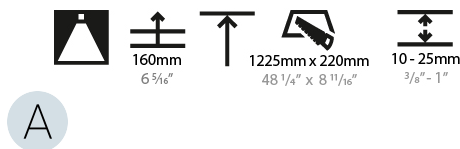

GENERAL

Series: Pi2
Subseries: Pi2 Whiteline
Brand: Prolicht
Division: Architectural
Mounting Type: Recessed
Mounting Location: Ceiling
Subcategory: Ambient

PHYSICAL

Shape: Rectangle
Length (mm): 1240
Length (in): 48 13/16
Width (mm): 235
Width (in): 9 1/4
Depth (mm): 150
Depth (in): 5 7/8
Ceiling Thickness (mm): 10 / 12.5 / 15 / 25
Ceiling Thickness (in): 3/8 or 1/2 or 9/16 or 1
Min. Recessing Depth (mm): 160
Min. Recessing Depth (in): 6 5/16
Light Distribution: Direct
Weight (kg): 7.65
Weight (lbs): 16.83
Diffuser: PMMA - Opal or Micro-Prism
Fixture Finish: SSR / BKV / CWI / CRY / HAB / UFT / ITA / RUA / FTG / MYG / LOD / PUS / FRO / FUP / KIA / POP / BLS / SPG / MEY / GOH / GUM / CHC / COM / ABZ / JAG / OBR / MOS / ROR
Fixture Material: Aluminum
Cut-out Measurements: 1225mm / 48 1/4" x 220mm / 8 11/16"

ELECTRICAL

Lamp Type: LED (Zhaga Standard)
Total Output Wattage (W): 38
Dimming: Tri-Mode (Non-Dimming and Phase Dimming (120Vac only) and 0-10V Dimming)
Driver Included: Yes
Driver Location: Integrated
Driver Type: Constant Current - Universal
Driver Class: Class 2
Input Voltage (V): 120 - 277
Constant Current (MA): 500

LED

Color Temperature (°K): 3000 / 3500 / 4000
Max. Delivered Lumen (lm): 2860 / 3077 / 3140
CRI: >80 CRI
Efficiency (%): 0.539
Lamp Life (hrs): 50000

OPTICAL

RATINGS AND CERTIFICATIONS

Certified By: Certified for North American Standards
IP rating: IP20